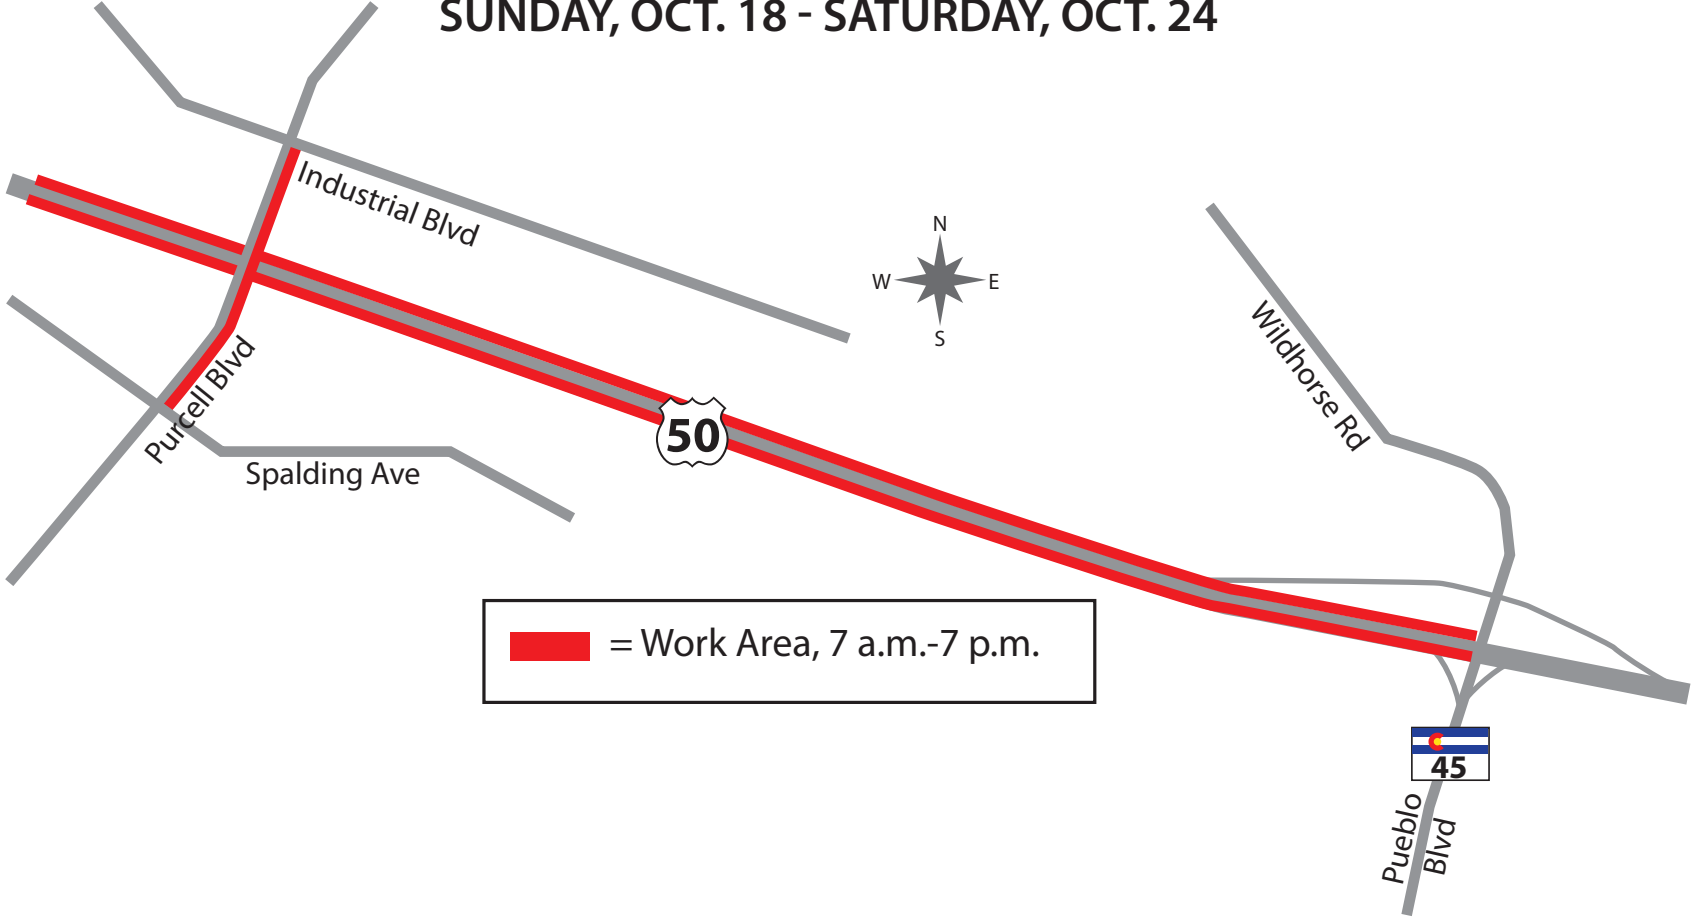

SUNDAY, OCT. 18 - SATURDAY, OCT. 24

 = Work Area, 7 a.m.-7 p.m.